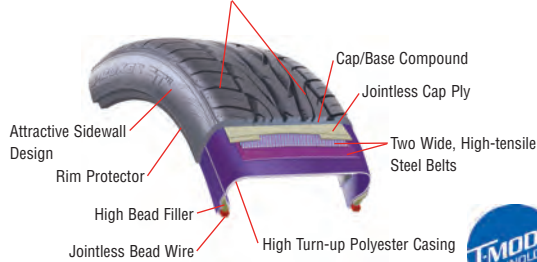

Stylish, Unidirectional, All-season Tread Design

PROXES ST II™

HIGH PERFORMANCE STYLING FOR SUVs, SPORT TRUCKS, AND SELECT CROSSOVERS

PERFORMANCE